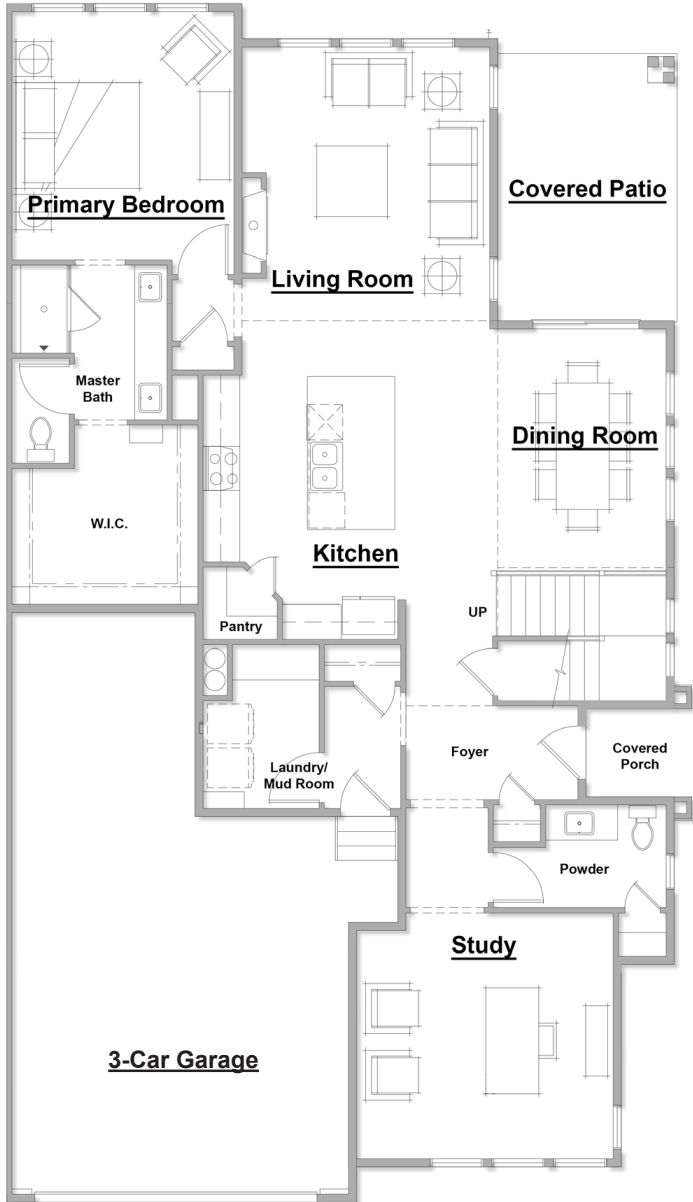

The Nantucket

Two story townhome with 3 bedrooms, 2 ½ baths, first-floor study and primary bedroom, attached 3-car garage, loft/bonus room. Approximately 2,629 square feet.

MAIN LEVEL

UPPER LEVEL

Contact Holly & Beau at 303.463.1866
www.remingtonhomes.net