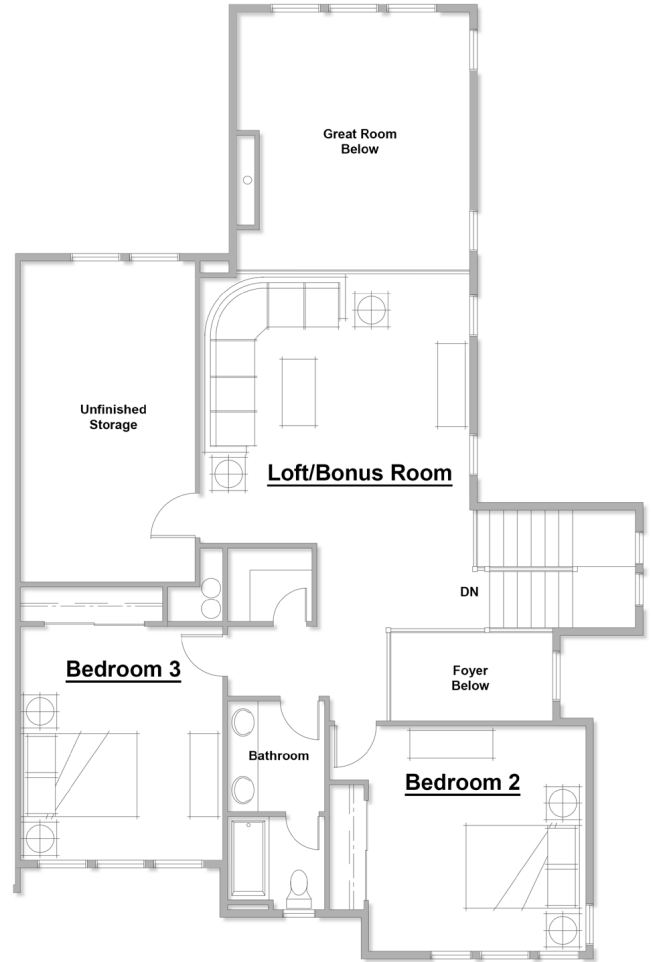

The Nantucket

Two story townhome with 3 bedrooms, 2 ½ baths, first-floor study and primary bedroom, attached 3-car garage, loft/bonus room. Approximately 2,629 square feet.

MAIN LEVEL

UPPER LEVEL

Contact Holly & Beau at 303.463.1866
www.remingtonhomes.net