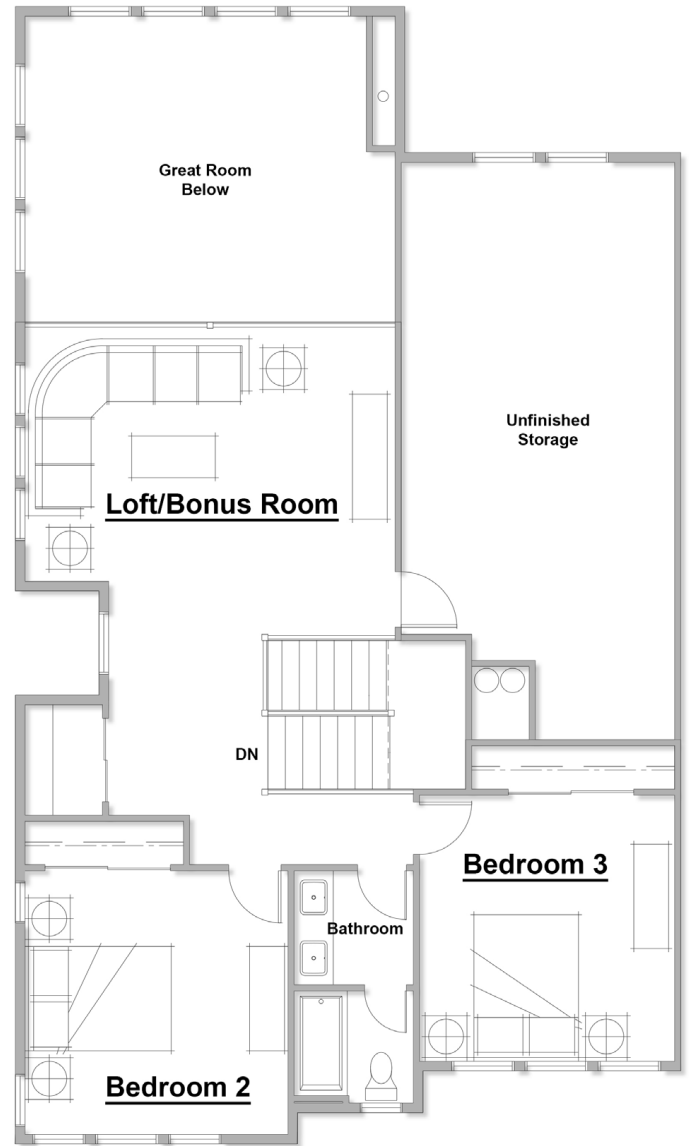

The Serenity

Two story townhome with 3 bedrooms, 2 ½ baths, first-floor study and primary bedroom, attached 2-car garage, loft/bonus room. Approximately 2,341 square feet.

MAIN LEVEL

UPPER LEVEL

Contact Holly & Beae at 303.463.1866
www.remingtonhomes.net