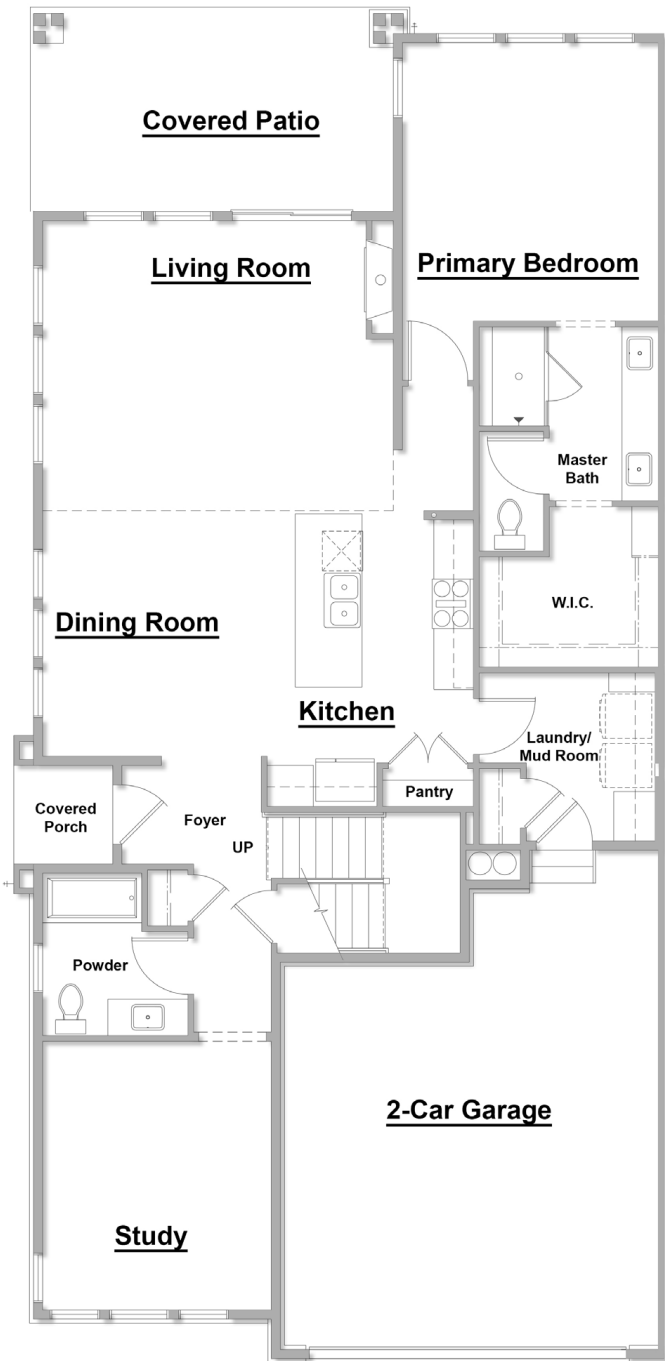

The Serenity

Two story townhome with 3 bedrooms, 2 ½ baths, first-floor study and primary bedroom, attached 2-car garage, loft/bonus room. Approximately 2,341 square feet.

MAIN LEVEL

UPPER LEVEL

Contact Holly & Beae at 303.463.1866
www.remingtonhomes.net