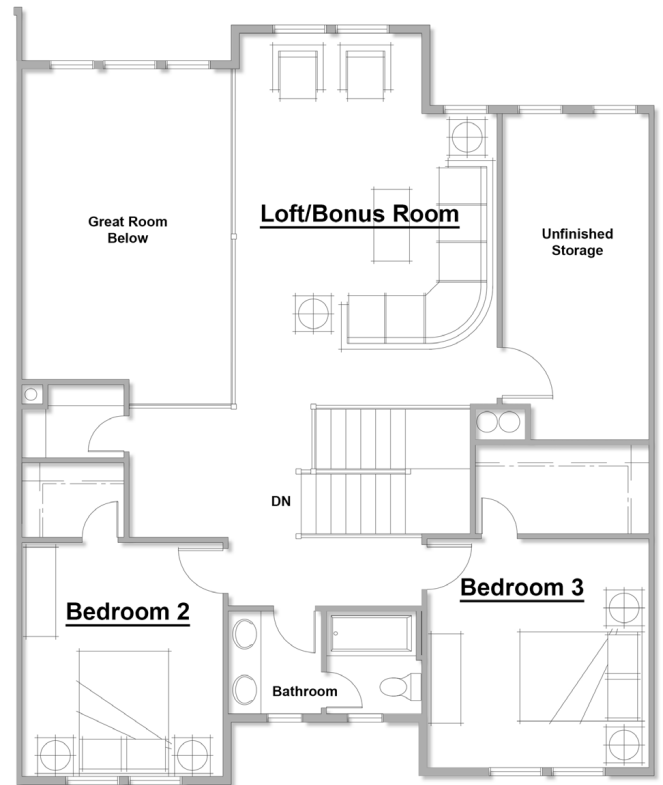

The Evergreen

Two story townhome with 3 bedrooms, 2 1/2 baths, first-floor study and primary bedroom, attached 3-car garage, loft/bonus room. Approximately 2,428 square feet.

MAIN LEVEL

UPPER LEVEL

Contact Holly & Beau at 303.463.1866
www.remingtonhomes.net