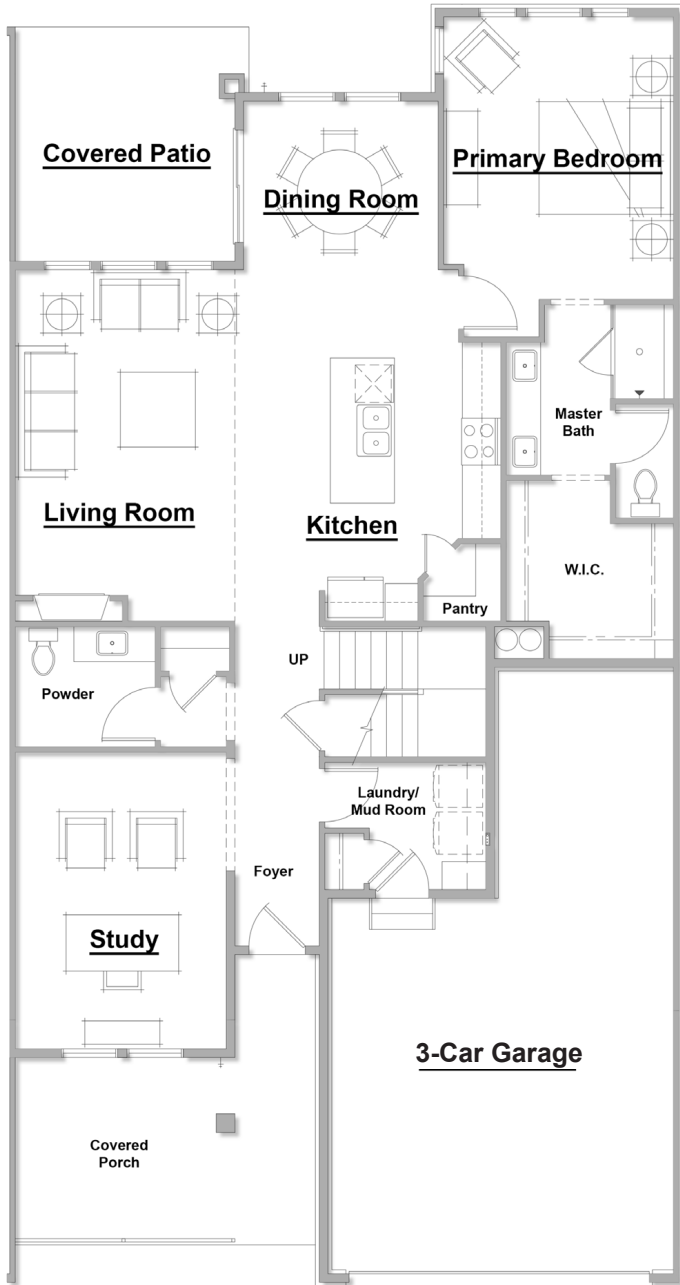

The Evergreen

Two story townhome with 3 bedrooms, 2 1/2 baths, first-floor study and primary bedroom, attached 3-car garage, loft/bonus room. Approximately 2,428 square feet.

MAIN LEVEL

UPPER LEVEL

Contact Holly & Beau at 303.463.1866
www.remingtonhomes.net